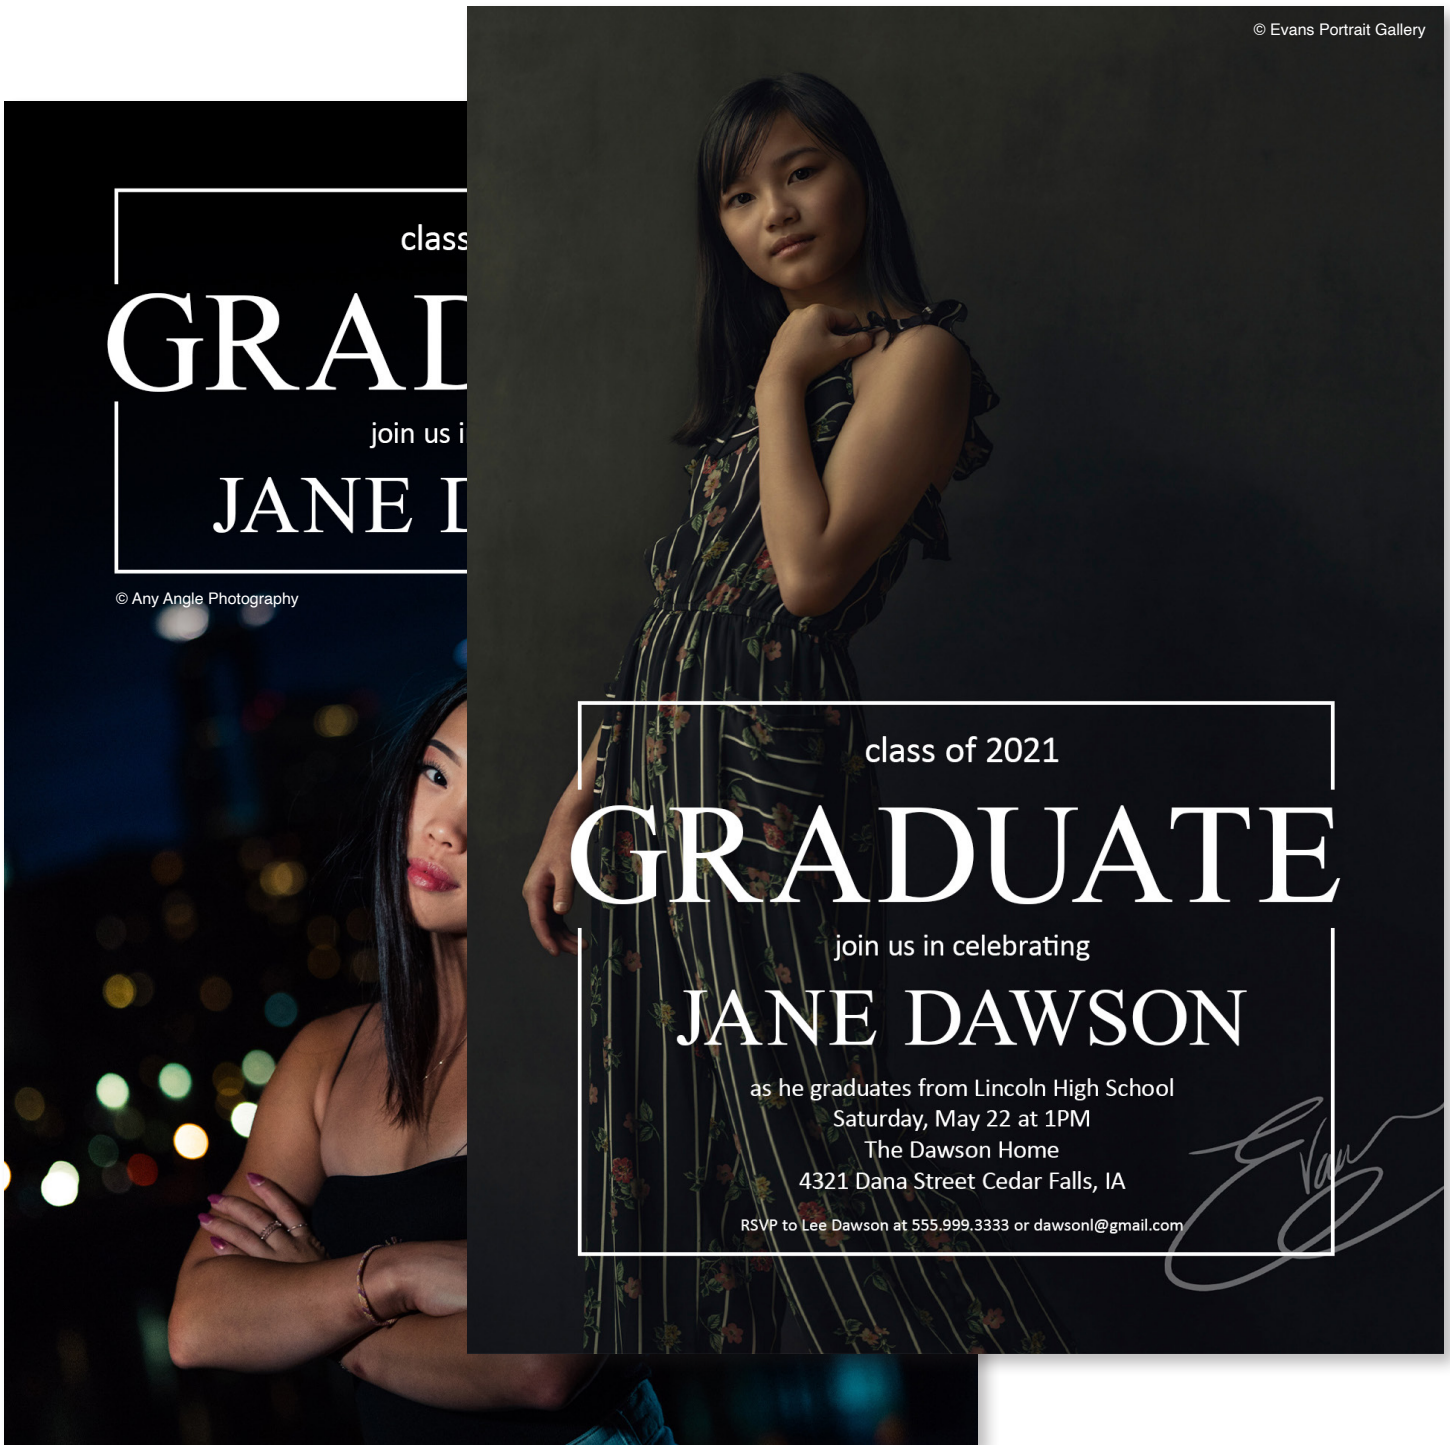

GPC-4
Text Boxes

Foil Cont.

© Evans Portrait Gallery

© Any Angle Photography

Available Sizes: 5x7 Only

Available Colors: Black, White and Foil

Additional Options: Short and full text boxes are available in both the upper and lower placements.