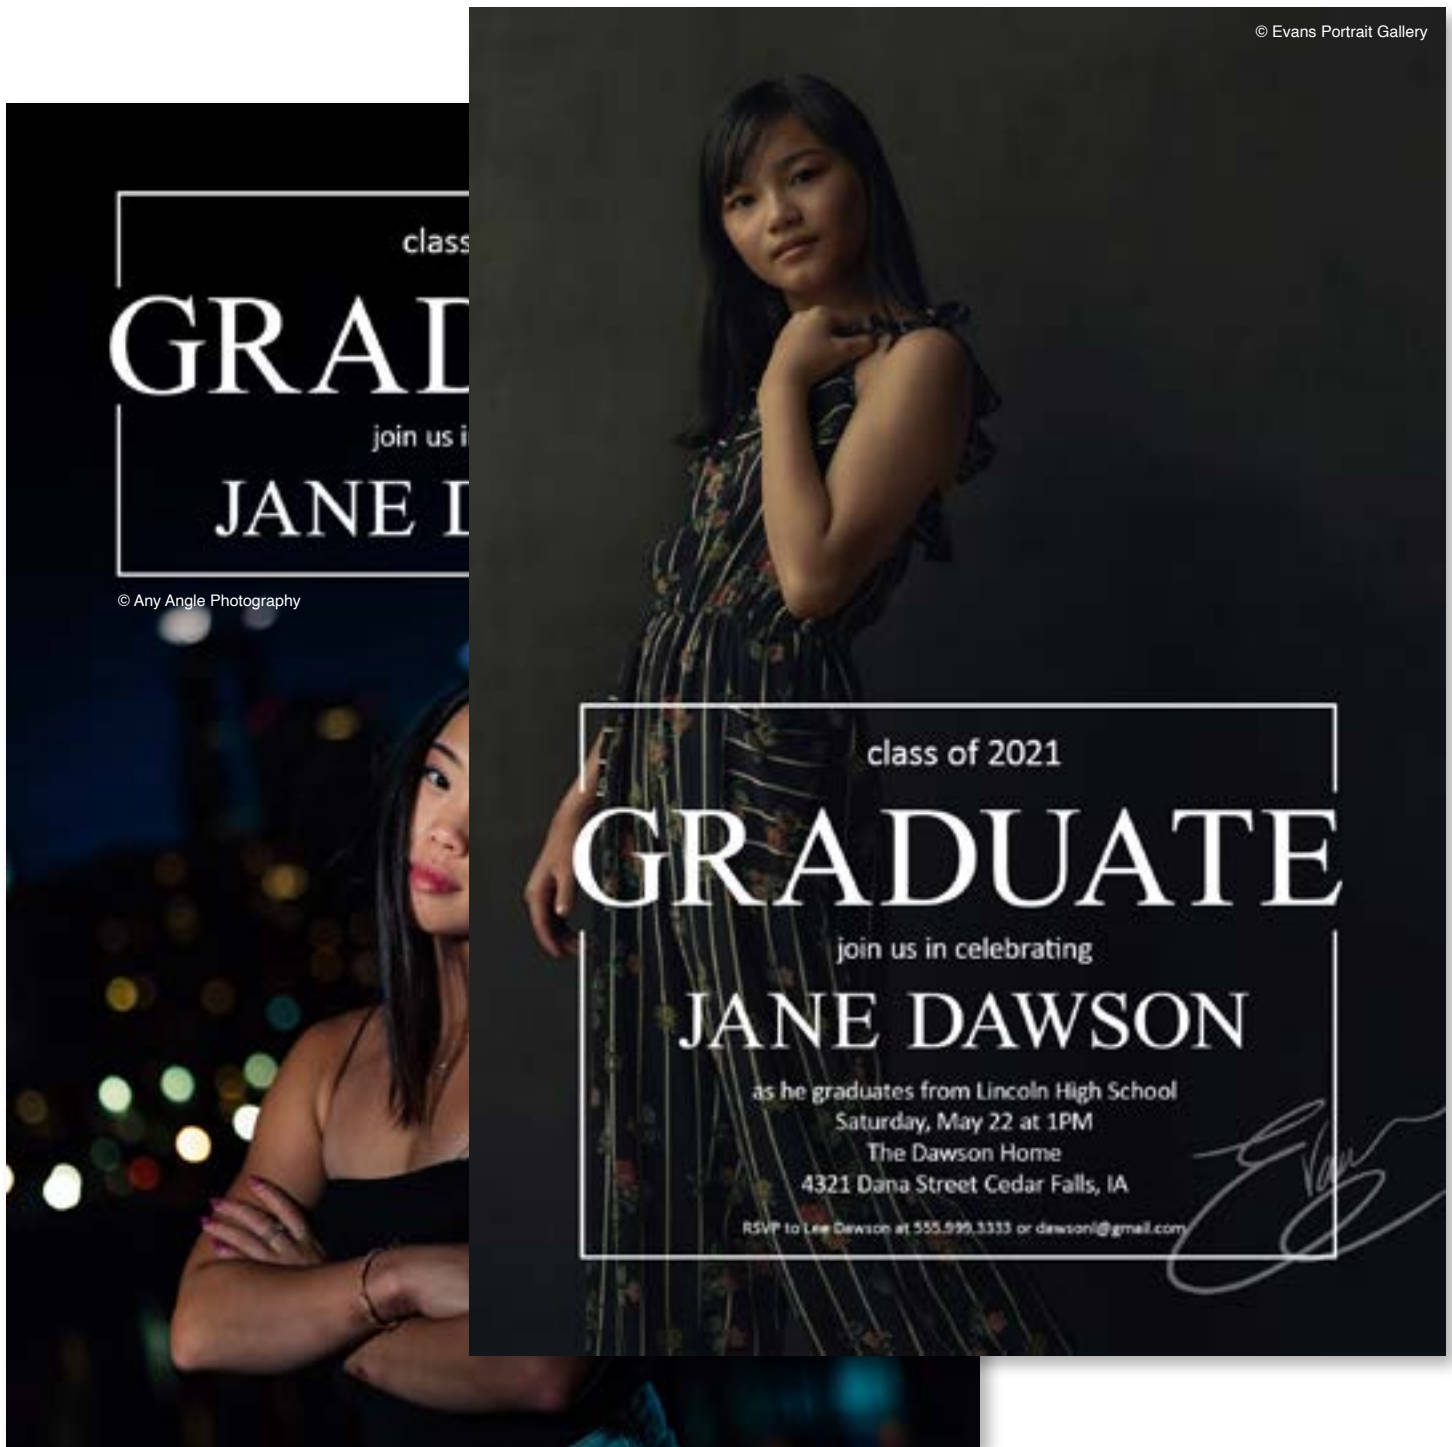

GPC-4

Text Boxes

Foil Cont.

Available Sizes: 5x7 Only

Available Colors: Black, White and Foil

Additional Options: Short and full text boxes are available in both the upper and lower placements.