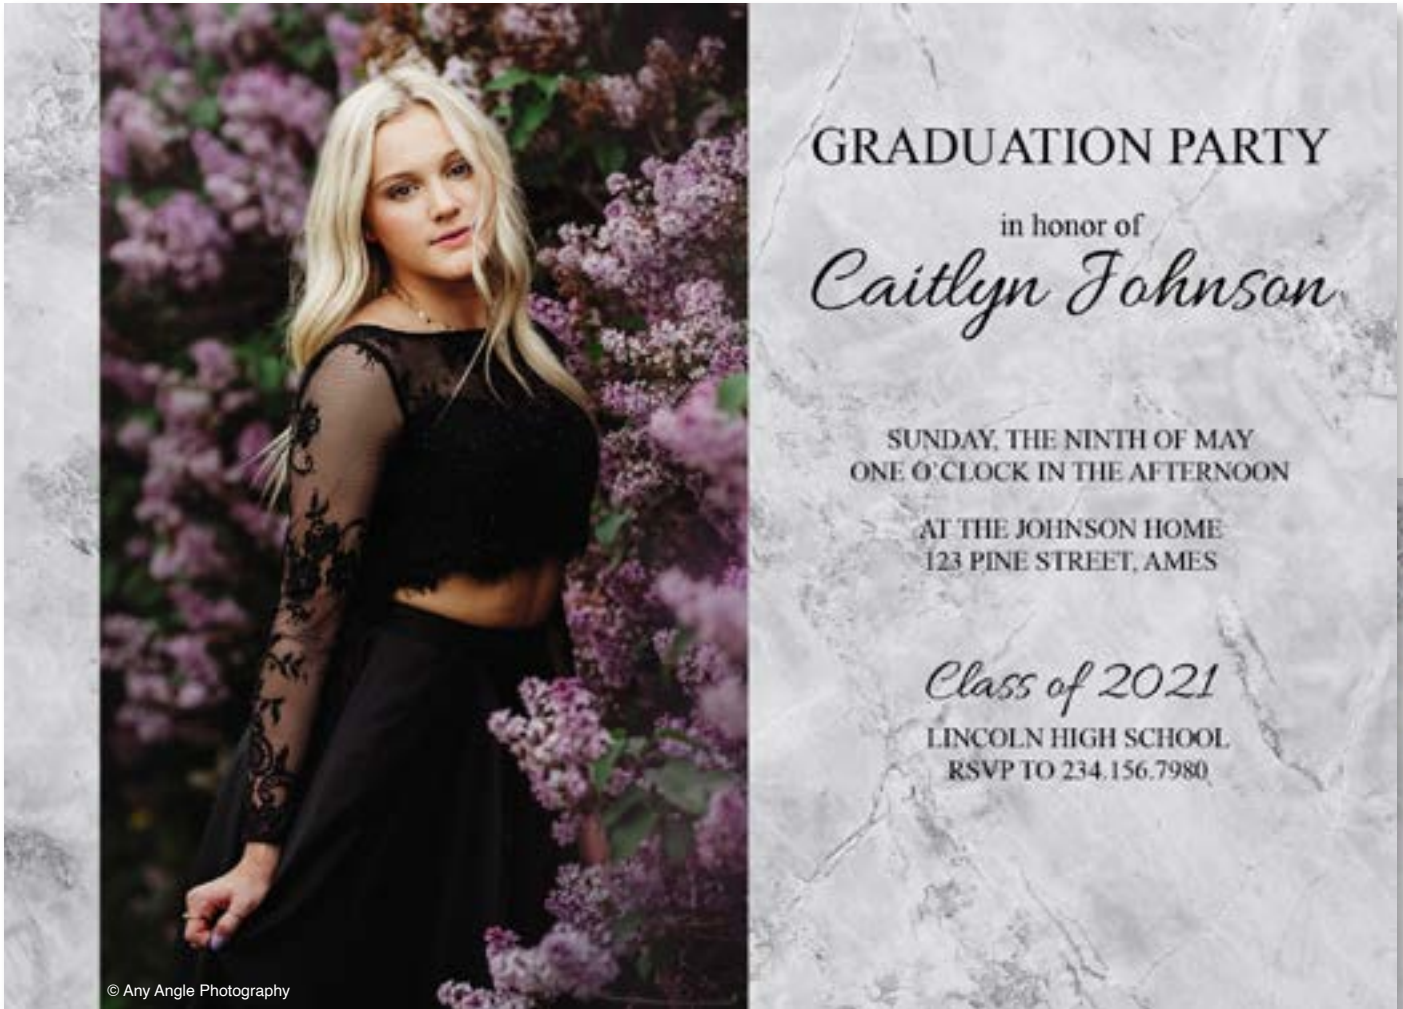

Grad Card Designs

GPC-1
Marble

Available Sizes: 5x7 and 4.25x6

Available Colors: Above only

Additional Options: Foil front option listed under foil section.

GPC-2
Tree Line

Graduate

© David Rosen Photography