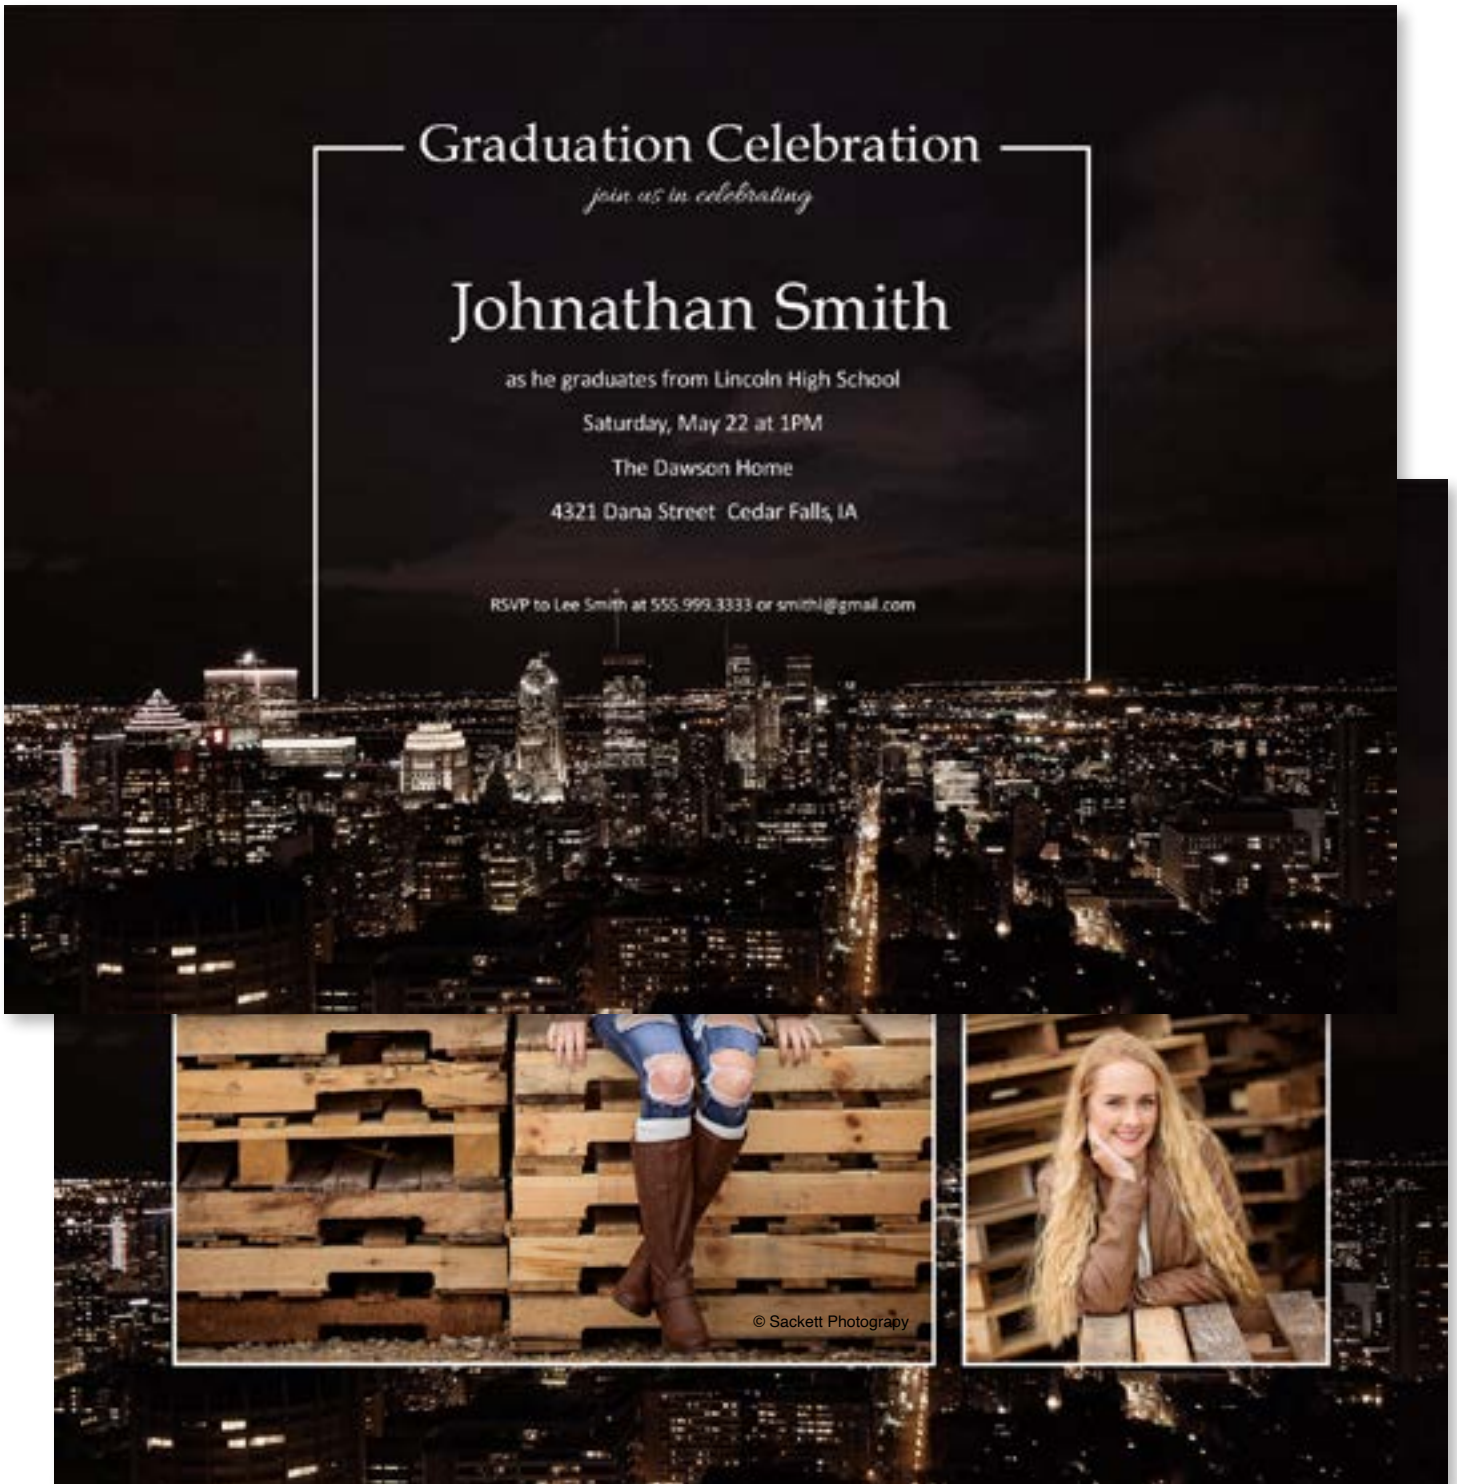

GPC-3

City Skyline

Available Sizes: 5x7, 4.25x6 and 5x5

Available Colors: Above color only

Additional Options: Front with image boxes available on 5x7 and 4.25x6.