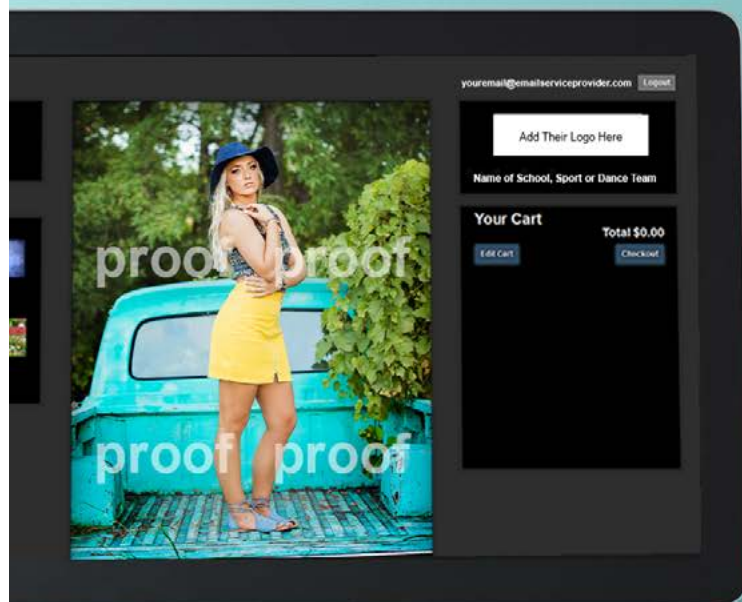

Order Pix Suite

Boost your sales with our **FREE**, easy to use, web hosting solutions!

Now with even more web hosting options!

OrderYourPix.com

OrderDancePix.com

OrderPortraitPix.com

OrderSchoolPix.com

OrderBabyPix.com

OrderSantaPix.com

OrderSportsPix.com

OrderSeniorPix.com

OrderHolidayPix.com

PREPAY | Subjects can prepay for their orders.

- No more dealing with lost or late payments.
- No more bounced checks.

BULK | Studio can offer online proofing for their orders.

- Offer multiple poses of each subject and green screen options to choose from.
- On the due date(s), all orders will arrive at ACI for printing.
- After due date(s), BULK proofing will turn into reorders.

REORDER | Subjects can reorder their pictures.

- Reduces your time by having the clients order online.
- Orders ship directly to them.

ACCESS FROM ANYWHERE: Everything is online!

- Offer email marketing and send updates to your clients about their photos and order deadlines.
- Check all your prepayments, bulk, and reorder statuses any time from any device.
- Your clients can prepay and order from anywhere, at anytime.

PRODUCTS | Offer variety!

- Offer Standard Prints, Finishing and Mounting Options, Memory Mates, Trader Cards, Keychains, Gallery Wraps, Metal Prints, Float Wraps, and so much more!
- Several green screen options to choose from, too.

For more information, please visit;
acilab.com/orderpixsuite

© Sackett Photography